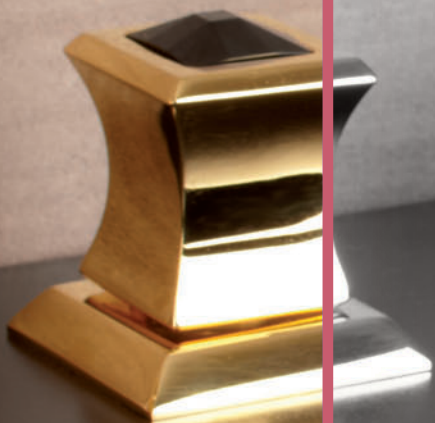

PRESTIGE

Réf. : 25171/A/83

Lavabo trois trous & vidage, moyen modèle
Three hole basin mixer & waste, middle size
3 L. Waschtischbatterie und Ablaufgarnitur, mittelgross